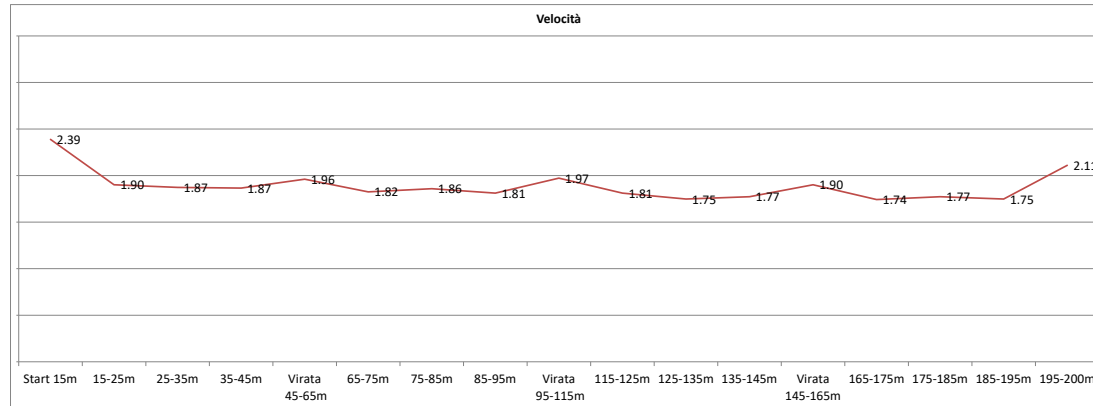

	Start 15m	15-25m	25-35m	35-45m	45-50m	Virata 45-65m	65-75m	75-85m	85-95m	95-100m	Virata 95-115m	115-125m	125-135m	135-145m	145-150m	Virata 145-165m	165-175m	175-185m	185-195m	195-200m	Parametri medi nuotata
Tempi intermedi	00:06.28	00:11.54	00:16.88	00:22.24	00:25.17	00:32.44	00:37.92	00:43.30	00:48.82	00:51.66	00:58.96	01:04.48	01:10.20	01:15.84	01:18.81	01:26.36	01:32.10	01:37.74	01:43.46	01:45.83	
Tempi parziali	Time 00:06.28	00:05.26	00:05.34	00:05.36	00:02.93	00:10.20	00:05.48	00:05.38	00:05.52	00:02.84	00:10.14	00:05.52	00:05.72	00:05.64	00:02.97	00:10.52	00:05.74	00:05.64	00:05.72	00:02.37	
Velocità	Metri/Sec 2.39	1.90	1.87	1.87	1.87	1.96	1.82	1.86	1.81	1.97	1.81	1.75	1.77	1.77	1.90	1.74	1.77	1.75	2.11	1.81	
Frequenza bacciata	Cicli/Min 44.3	44.3	42.7	42.7	41.7	41.1	41.1	42.9	44.1	42.3	42.3	44.3	43.5	44.3	45.0	46.4	46.4	50.0	43.6	43.6	
Ampiezza	Cm 257.3	257.3	263.4	263.4	263.4	266.4	266.4	253.6	257.2	240.0	232.3	226.1	249.5	4.66	4.25	4.05	3.95	4.52			
Indice di bracciata	Amp*Velocità 4.89	4.89	4.91	4.91	4.86	4.59	4.59	4.66	4.25	4.05	3.95	4.52									

Grafico evoluzione della Velocità

Grafico confronto Ampiezza - Frequenza - Velocità

SwimLab 2.0