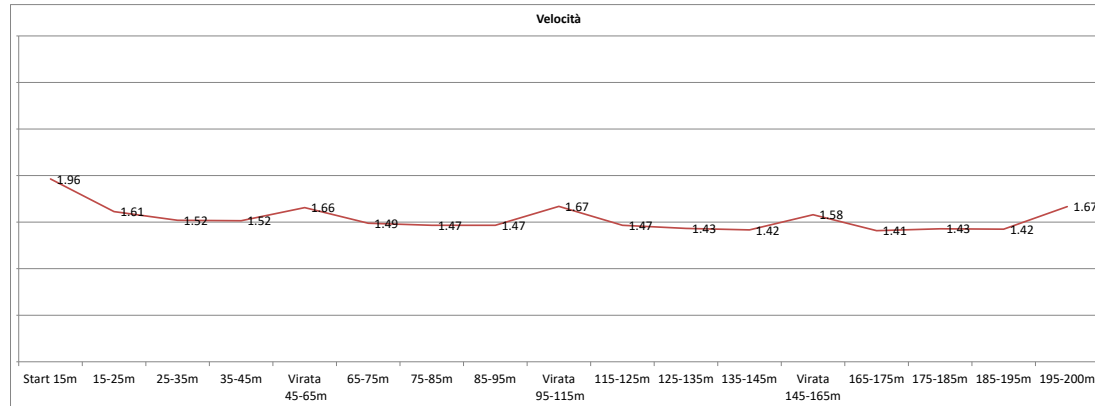

	Start 15m	15-25m	25-35m	35-45m	45-50m	Virata 45-65m		65-75m	75-85m	85-95m	95-100m	Virata 95-115m		115-125m	125-135m	135-145m	145-150m	Virata 145-165m		165-175m	175-185m	185-195m	195-200m	Parametri medi nuotata	
Tempi intermedi	00:07.64	00:13.84	00:20.42	00:27.02	00:30.49	00:39.10	00:45.82	00:52.64	00:59.46	01:02.89	01:11.44	01:18.26	01:25.24	01:32.30	01:35.96	01:44.96	01:52.06	01:59.06	02:06.08	02:09.08	02:09.08	02:09.08	02:09.08	02:09.08	
Tempi parziali	Time 00:07.64	00:06.20	00:06.58	00:06.60	00:03.47	00:12.08	00:06.72	00:06.82	00:06.82	00:03.43	00:11.98	00:06.82	00:06.98	00:07.06	00:03.66	00:12.66	00:07.10	00:07.00	00:07.02	00:03.00	00:03.00	00:03.00	00:03.00	00:03.00	
Velocità	Metri/Sec 1.96	1.61	1.52	1.52	1.66	1.66	1.49	1.47	1.47	1.67	1.47	1.47	1.43	1.42	1.43	1.42	1.48	1.58	1.41	1.43	1.42	1.42	1.67	1.47	
Frequenza bacciata	Cicli/Min 48.6	46.2	46.2	46.2	44.8	46.6	46.6	45.0	44.8	45.9	44.1	44.8	44.1	44.8	45.5	44.8	44.8	45.5	44.8	45.8	45.8	45.8	45.8	45.8	
Ampiezza	Cm 198.9	198.9	198.9	197.6	191.5	191.5	191.5	195.5	195.5	191.6	191.6	191.6	192.6	192.6	185.9	185.9	185.9	190.9	190.9	193.1	193.1	193.1	193.1	193.1	
Indice di bracciata	Amp*Velocità 3.21	3.21	3.21	2.99	2.85	2.85	2.85	2.87	2.87	2.81	2.81	2.81	2.73	2.73	2.62	2.62	2.62	2.72	2.72	2.85	2.85	2.85	2.85	2.85	

Grafico evoluzione della Velocità

Grafico confronto Ampiezza - Frequenza - Velocità

SwimLab 2.0

Facebook: Matteo Poli

e-mail: mpoli.nuoto@gmail.com

Instagram: _matte_poli